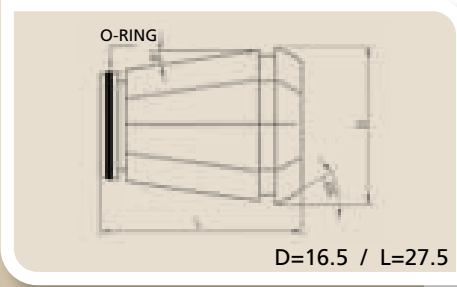

ERC16 COOLANT SEALED COLLETS
ERC16 SIZDIRMAZ PENSLELER

CLASS 2

CODE / KOD	clamping dia sıkma çapı Ømm	EURO
ERC160302	3	10.80
ERC160402	4	10.80
ERC160502	5	10.80
ERC160602	6	10.80
ERC160702	7	10.80
ERC160802	8	10.80
ERC160902	9	10.80
ERC161002	10	10.80

CLASS 1

CODE / KOD	clamping dia sıkma çapı Ømm	EURO
ERC160301	3	12.30
ERC160401	4	12.30
ERC160501	5	12.30
ERC160601	6	12.30
ERC160701	7	12.30
ERC160801	8	12.30
ERC160901	9	12.30
ERC161001	10	12.30

TOPAC (5 micron)

CODE / KOD	clamping dia sıkma çapı Ømm	EURO
ERC16030T	3	15.20
ERC16040T	4	15.20
ERC16050T	5	15.20
ERC16060T	6	15.20
ERC16070T	7	15.20
ERC16080T	8	15.20
ERC16090T	9	15.20
ERC16100T	10	15.20

ERC16 COOLANT SEALED COLLET SETS
ERC16 SIZDIRMAZ PENS TAKIMLARI

ERC16 COOLANT SEALED COLLET SET CLASS 2

CODE/KOD	content - içeriği	EURO
ERC16SET2	8pcs ERC16 Collant sealed collets Class 2 Ø3-10mm in 1.0mm increment in plastic box 8ad. ERC16 sızdırmaz pens Class 2 Ø3-10mm arası 1.0mm atlamalı plastik kutuda	91.40

ERC16 COOLANT SEALED COLLET SET CLASS 1

CODE/KOD	content - içeriği	EURO
ERC16SET1	8pcs ERC16 Collant sealed collets Class 1 Ø3-10mm in 1.0mm increment in plastic box 8ad. ERC16 sızdırmaz pens Class 1 Ø3-10mm arası 1.0mm atlamalı plastik kutuda	103.40

ERC16 COOLANT SEALED COLLET SET TOPAC (5 micron)

CODE/KOD	content - içeriği	EURO
ERC16SETT	8pcs ERC16 Collant sealed collets TOPAC Ø3-10mm in 1.0mm increment in plastic box 8ad. ERC16 sızdırmaz pens TOPAC Ø3-10mm arası 1.0mm atlamalı plastik kutuda	126.60